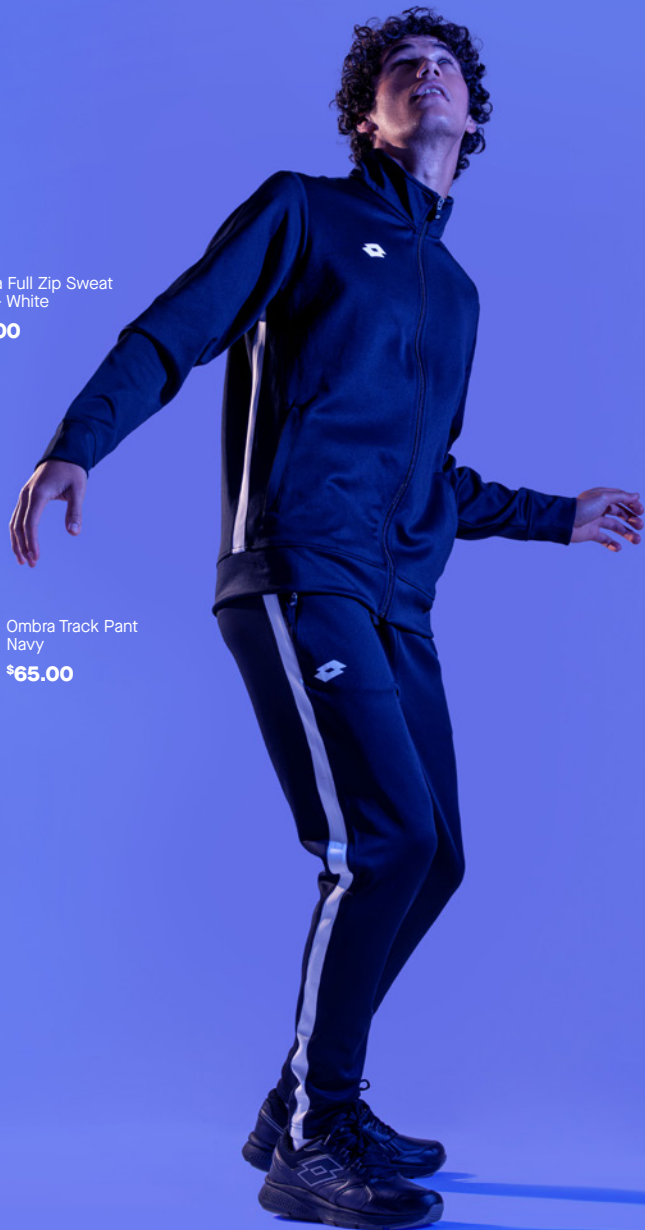

● Ombra Full Zip Sweat
Navy - White

$65.00

● Ombra Track Pant
Navy

$65.00

OMBRA TRACK PANT

STOCK

Casual polyester pant with panels and elasticated waistband. Available invisible zipped pockets and water proof zippers on leg hem. Perfectly complementing the Ombra FZ Sweat for a coordinated tracksuit ensemble.